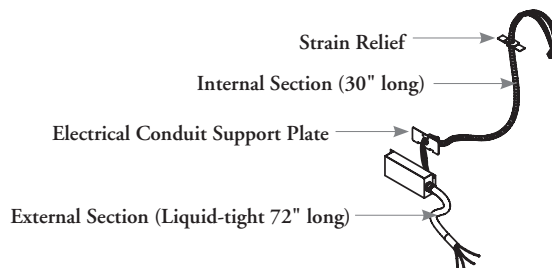

The Split Base Feed is hard-wired to the building power supply in two places. It is installed in the base opening of the panel and feeds power up into the panel raceway.

**WHAT'S INCLUDED**

1 split base feed, 1 electrical conduit support plate, 1 wiring junction box, hardware.

**NOTES**

Approved for use in NY York City.

Cannot install on panel with baseboard element.

**B F K S**  
**Split Base Feed**

**PRODUCT OPTIONS**

Wire System	Length	Country of Installation
4B 4-Wire	72	A Canada/U.S.A.
5D 5-Wire		
7G 7-Wire Isolated Ground		
8T 8-Wire Isolated Ground		
8N 8-Wire Separate Neutral		
8K 8-Wire Dual Isolated		