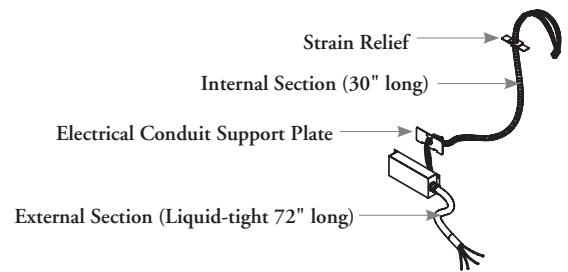

The Split Base Feed is hard-wired to the building power supply in two places. It is installed in the base opening of the panel and feeds power up into the panel raceway.

WHAT'S INCLUDED

1 split base feed, 1 electrical conduit support plate, 1 wiring junction box, hardware.

NOTES

Approved for use in NY York City.

Cannot install on panel with baseboard element.

B F K S

Split Base Feed

PRODUCT OPTIONS

Wire System	Length	Country of Installation
4B 4-Wire	72	A Canada/U.S.A.
5D 5-Wire		
7G 7-Wire Isolated Ground		
8T 8-Wire Isolated Ground		
8N 8-Wire Separate Neutral		
8K 8-Wire Dual Isolated		