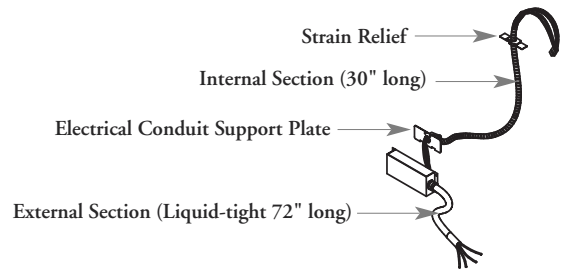

The Split Base Feed is hard-wired to the building power supply in two places. It is installed in the base opening of the panel and feeds power up into the panel raceway.

WHAT'S INCLUDED

1 split base feed, 1 electrical conduit support plate, 1 wiring junction box, hardware.

NOTES

Approved for use in NY York City.

Cannot install on panel with baseboard element.

B F K S
Split Base Feed

PRODUCT OPTIONS

Wire System	Length	Country of Installation
4B 4-Wire	72	A Canada/U.S.A.
5D 5-Wire		
7G 7-Wire Isolated Ground		
8T 8-Wire Isolated Ground		
8N 8-Wire Separate Neutral		
8K 8-Wire Dual Isolated		