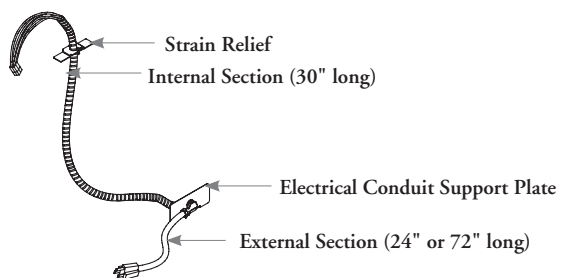

B F K P

Plug-In Base Feed

The Plug-In Base Feed can be plugged into the building power supply. It is installed in the base opening of the panel and feeds power up into the panel raceway.

WHAT'S INCLUDED

1 plug-In base feed, one electrical conduit support plate, hardware.

NOTES

Not approved for U.S.A.

Cannot be installed on panel with baseboard.

PRODUCT OPTIONS

Wire System	Length	Country of Installation
4B 4-Wire	24, 72	A Canada/U.S.A.

SAMPLE ORDER CODE

BFKP 4B	24	A
----------------	-----------	----------

DIMENSIONS INCHES / MM

L
24 / 610
72 / 1829

PRICING

246
319