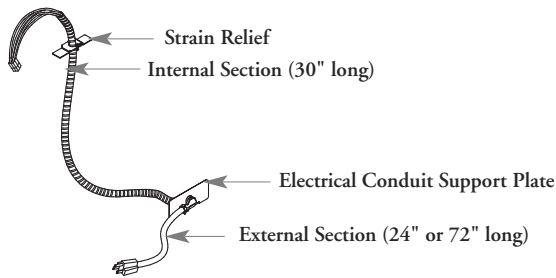

B F K P

Plug-In Base Feed

The Plug-In Base Feed can be plugged into the building power supply. It is installed in the base opening of the panel and feeds power up into the panel raceway.

WHAT'S INCLUDED

1 plug-In base feed, one electrical conduit support plate, hardware.

NOTES

Not approved for U.S.A.

Cannot be installed on panel with baseboard.

PRODUCT OPTIONS

Wire System	Length	Country of Installation
4B 4-Wire	24, 72	A Canada/U.S.A.

SAMPLE ORDER CODE

BFKP 4B	24	A
----------------	-----------	----------

DIMENSIONS INCHES / MM

L
24 / 610
72 / 1829

PRICING

233
302