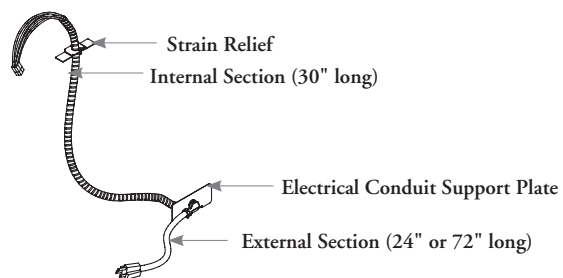

B F K P

Plug-In Base Feed

The Plug-In Base Feed can be plugged into the building power supply. It is installed in the base opening of the panel and feeds power up into the panel raceway.

WHAT'S INCLUDED

1 plug-In base feed, one electrical conduit support plate, hardware.

NOTES

Not approved for U.S.A.

Cannot be installed on panel with baseboard.

PRODUCT OPTIONS

Wire System	Length	Country of Installation
4B 4-Wire	24, 72	A Canada/U.S.A.

SAMPLE ORDER CODE

BFKP 4B	24	A
----------------	-----------	----------

DIMENSIONS INCHES / MM

L
24 / 610
72 / 1829

PRICING

246
319