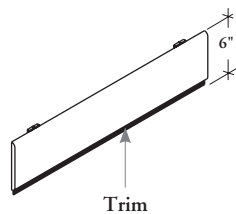

AD Access Door

The Access Door is a single hinged door which allows for desk-height access to power and communications. It is for use with worksurfaces set at heights ranging from 26" to 29".

WHAT'S INCLUDED

1 access door.

PRODUCT OPTIONS

Width	Door Finish	Trim Finish
18, 24, 30, 36, 42, 48, 54, 60	Fabric Flintwood	Foundation Mica

SAMPLE ORDER CODE

AD 48	FC	E
-------	----	---

DIMENSIONS INCHES / MM

W
18 / 457
24 / 610
30 / 762
36 / 914
42 / 1067
48 / 1219
54 / 1372
60 / 1524