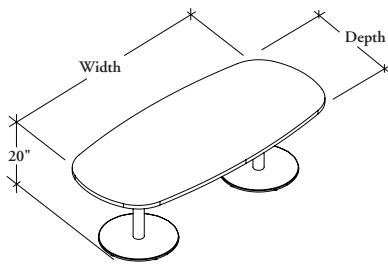

### WHAT'S INCLUDED

1 table surface, 2 Monopod bases (20" high).

### DIMENSIONS INCHES / MM

D	W
30 / 762	54 / 1372
30 / 762	60 / 1524
30 / 762	66 / 1676