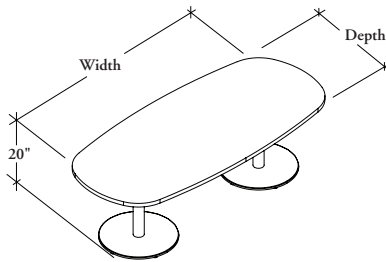

### WHAT'S INCLUDED

1 table surface, 2 Monopod bases (20" high).

### DIMENSIONS INCHES / MM

D	W
30 / 762	54 / 1372
30 / 762	60 / 1524
30 / 762	66 / 1676