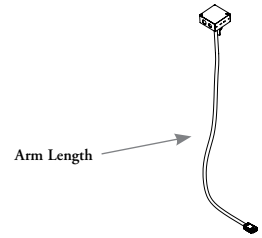

The hiSpace Ceiling Feed is used to route power from the ceiling, through the hiSpace Power Pole (HHBEPP), to the Power Box (HHBEPB).

WHAT'S INCLUDED

1 ceiling feed.

NOTES

Connects to power source above the ceiling and routes through the Power Pole and connects to a Power Box (HHBEPB) to provide power to a hiSpace Height-Adjustable Bench.

Available in 4-Wire, 8-Wire Isolated Ground (8T), 7-Wire Non Isolated Ground (7T), 8-Wire Dual Ground (8K) and 7-Wire Dual Non Isolated (7K) wiring systems.

Length specified and actual Arm Length are equal.

HHBECF hiSpace Ceiling Feed

PRODUCT OPTIONS

Wire System	Length	Country of Installation
4B 4-Wire	096, 120	A Canada/USA
8T 8-Wire Isolated Ground		
8K 8-Wire Dual Isolated		
7T 7-Wire Non Isolated Ground		
7K 7-Wire Dual Non Isolated		

SAMPLE ORDER CODE

HHBECF 8T	120	A

**DIMENSIONS
INCHES / MM**

L
96 / 2439
120 / 3048

PRICING

4-Wire (4B)	8-Wire Isolated Ground (8T) & 7-Wire Non Isolated Ground (7T)	8-Wire Dual Isolated (8K) & 7-Wire Dual Non Isolated (7K)
202	242	251
219	267	277