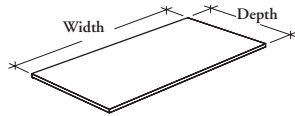

Z E B R N

Cross Grain Rectangular Bridge – No Modesty

This bridge must always be connected to the straight user edge and on the full gable side between freestanding desks, Peninsula Desks or credenzas using linking plates. A Radius Corner Desk can also be connected on one side.

WHAT'S INCLUDED

1 worksurface, 1 round grommet (as specified), 4 linking plates, and hardware.

WHAT'S EXCLUDED

Center Drawer.

PRODUCT OPTIONS

| Depth | Width | Worksurface Grommet Style | Finish | Edge Trim Style |
|--------|--------------------|---|--|--|
| 21, 24 | 24, 30, 36, 42, 48 | G Plastic Round Grommet Centered M Metal Round Grommet Centered N No Grommet (Shown) | UK, UM, UN Natural Veneer Grade 2 MP, WH, WJ, WS, WW Natural Veneer Grade 3 | B Butterfly G Flat R Reed |

180

SAMPLE ORDER CODE

| | | | | |
|-----------------|-----------|----------|-----------|----------|
| ZEBRN 24 | 48 | M | WW | G |
|-----------------|-----------|----------|-----------|----------|

DIMENSIONS (NOMINAL) INCHES / MM