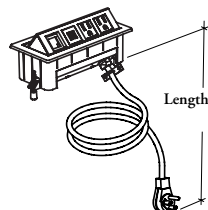

Xpress

RLDMC

Power/Data Center

The Power/Data Center is used to provide quick power, data and USB access at the worksurface level.

WHAT'S INCLUDED

1 power/data center, voice/data adapters, and template.

PRODUCT OPTIONS

Length	Configuration	Finish
072, 120	221 2 Power / 2 USB / 1 Data	B Soft Gris
	301 3 Power / 0 USB / 1 Data	E Ebony

SAMPLE ORDER CODE

RLDMC 072	221	B
------------------	------------	----------

DIMENSIONS INCHES / MM