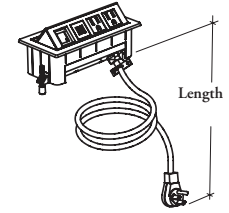

The Power/Data Center is used to provide quick power, data and USB access at the worksurface level.

WHAT'S INCLUDED

1 power/data center, voice/data adapters, and template.

RLDMC Power/Data Center

PRODUCT OPTIONS

Length	Configuration	Finish
072, 120	221 2 Power / 2 USB / 1 Data	B Soft Gris
	301 3 Power / 0 USB / 1 Data	E Ebony

SAMPLE ORDER CODE

RLDMC 072	221	B
------------------	------------	----------

**DIMENSIONS
INCHES / MM**