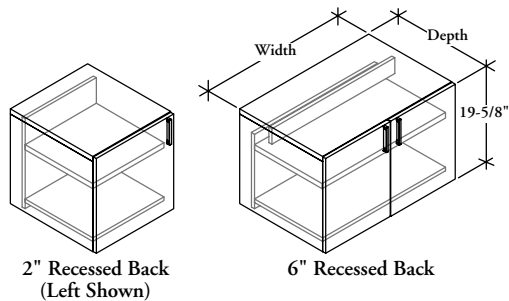

ZJKD

Cabinet with Doors – Low

WHAT'S INCLUDED

1 cabinet, soft close hinged door(s), 1 height-adjustable shelf, lock and keys (if specified), grommet or data/electrical module (if specified).

NOTES

Recessed back is unfinished and inset 2" for wire management or 6" with interior access panel.

6" Recessed Back is only available on widths 30", 36" and 42".

Orientation only required for widths 15" and 18".

Data/Electrical options are not available with 2" recessed back

Round Grommet is only available in Satin Nickel Coordinate and Ebony.

Case height is 19-5/8" and has a finished top.

Horizontal grain direction Veneer Group 4 only.

Flintwood available in Open Pore finish only.

PRODUCT OPTIONS

Recessed Back Style	Grain Direction	Depth	Width	Orientation	Veneer Finish	Pull Style	Pull Finish	Lock
2 2" Recessed Back	H Horizontal	20, 24	15, 18, 30, 36, 42	L Left	Flintwood	X Dossier Pull	(7) Platinum	N No Lock
6 6" Recessed Back	V Vertical			R Right	Natural Veneer	R Rectangular	(V) Very White	L Lock
					CWS Custom Wood Stain		(E) Ebony	
							A Satin Nickel	