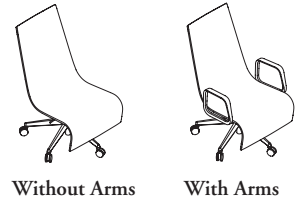

ZNSY

Zones Conference Lounge Chair

FEATURES

- Provides a group of individuals a contemporary, loungy meeting solution at an upright posture and with mobility of casters. Ideal for both Consultation and Dialogue applications
- Swivel height adjustable mechanism with 11° of recline
- 15 3/8" - 18 3/8" seat height (3" of height adjustment) suits a low 26" height lounge height table up to a standard 29" high table
- Single upholstered
- No Arms or with Metal Loop Arms (finish to match base finish)
- Polished aluminum or paint finish on 5-star base
- Hard or-soft casters or glides