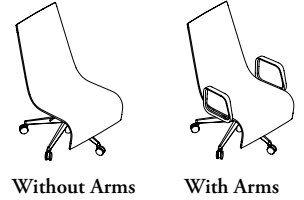

ZNSY

Zones Conference Lounge Chair

FEATURES

- Provides a group of individuals a contemporary, loungy meeting solution at an upright posture and with mobility of casters. Ideal for both Consultation and Dialogue applications
- Swivel height adjustable mechanism with 11° of recline
- 15 3/8" - 18 3/8" seat height (3" of height adjustment) suits a low 26" height lounge height table up to a standard 29" high table
- Single upholstered
- No Arms or with Metal Loop Arms (finish to match base finish)
- Polished aluminum or paint finish on 5-star base
- Hard or-soft casters or glides