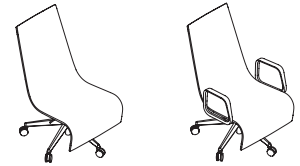

ZNSY

Zones Conference Lounge Chair

FEATURES

- Provides a group of individuals a contemporary, loungy meeting solution at an upright posture and with mobility of casters. Ideal for both Consultation and Dialogue applications
- Swivel height adjustable mechanism with 11° of recline
- 15 3/8" - 18 3/8" seat height (3" of height adjustment) suits a low 26" height lounge height table up to a standard 29" high table
- Single upholstered
- No Arms or with Metal Loop Arms (finish to match base finish)
- Polished aluminum or paint finish on 5-star base
- Hard or-soft casters or glides

Without Arms

With Arms

PRODUCT OPTIONS

Size	Arm Style	Upholstery Finish	Base Finish	Casters/Gliders
H High-Back	N No Arms	Fabric	24 Greystone	Hard Casters
	A With Metal Loop Arms	Leather	25 Crisp Grey PA Polished Aluminum	A Soft Casters B Hard Glides C Soft Glides

SAMPLE ORDER CODE

ZNSY H	N	E515	25	A
--------	---	------	----	---

STYLE

High Back, No Arms
High Back, With Metal Loop Arms
High Back, No Arms
High Back, With Metal Loop Arms

PRICE

Grade 1	COM/ Grade 2	COL/ Grade 3	Grade 4	Grade 5	Grade 6	Grade 7	Grade 8	Grade 9	Grade 10	Grade 16
1925	1950	1979	1999	2016	2033	2053	2073	2093	2117	2353
2189	2213	2243	2263	2280	2297	2317	2337	2357	2381	2616
Leather LA	Leather LB	Leather LC	Leather LD							
2224	2266	2414	2477							
2488	2530	2678	2741							