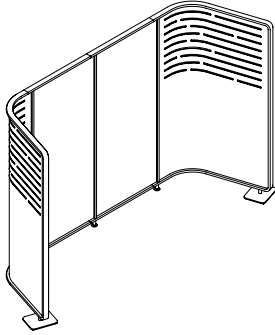

Z N F W C

Freestanding Workshop Screen – C

Freestanding Workshop Screen – C defines workspace in a familiar wrap style manner and provides privacy at 72" high. It can function as a backdrop to seating, tables, and storage or act as a sheltering surround for workshop style meetings.

WHAT'S INCLUDED

Footprint Area	16	36	64
1 Flat Screen assembly	42"	n/a	n/a
2 Curved End Screen assemblies	43 3/4"	43 3/4"	43 3/4"
2 Flat Screen assemblies	n/a	30"	42"

All screen assemblies include an Anchor Plate.

NOTES

Seating, tables, accessories and storage need to be ordered separately.

PRODUCT OPTIONS

Height	Slots	Footprint Area	Screen Finish	Wing Finish	Trim Wood Finish	Vertical Paint Finish	Foot Paint Finish
72	N No	16 16 square feet	Vertical Laminate	Vertical Laminate	BR Greystone Beech BS Natural Beech DC Pecan Beech	24 Greystone	24 Greystone
	L Partial, Left	36 36 square feet				25 Crisp Grey	25 Crisp Grey
	R Partial, Right	64 64 square feet				27 Sand	27 Sand
	B Partial, Both Ends						