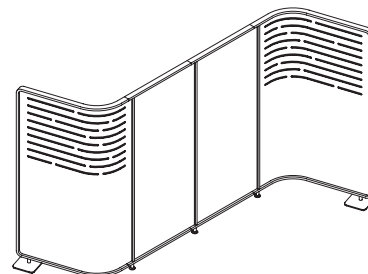

Freestanding Workshop Screen – B is a 72" high privacy screen that serves as a functional and aesthetically pleasing space divider and promotes dynamics of interaction and collaboration on either side of the screen. Its symmetrical shape is designed to provide ample room on either side to create workshop style areas in an open plan environment.

Z N F W B

Freestanding Workshop Screen – B

WHAT'S INCLUDED

Footprint Area	16	36	64
1 Flat Screen assembly	42"	n/a	n/a
2 Curved End Screen assemblies	43 3/4"	43 3/4"	43 3/4"
2 Flat Screen assemblies	n/a	30"	42"

All screen assemblies include an Anchor Plate.

NOTES

Orientation is determined by viewing from the top view, whether forming an "S" or "Z" shape.

There is no left or right to the location of slots since the screen may be rotated to achieve the desired location when specified with one side.

Seating, tables, accessories and storage need to be ordered separately.

PRODUCT OPTIONS

Height	Slots	Footprint Area	Orientation	Screen Finish	Wing Finish	Trim Wood Finish	Vertical Paint Finish	Foot Paint Finish
72	N No	16 16 square feet	S S-Shape	Vertical Laminate	Vertical Laminate	BR Greystone Beech BS Natural Beech	24 Greystone	24 Greystone
	P Partial, One End	36 36 square feet	Z Z-Shape				25 Crisp Grey	25 Crisp Grey
	B Partial, Both Ends	64 64 square feet						