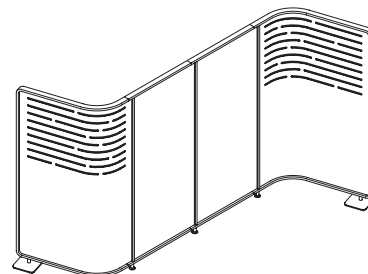

Freestanding Workshop Screen – B is a 72" high privacy screen that serves as a functional and aesthetically pleasing space divider and promotes dynamics of interaction and collaboration on either side of the screen. Its symmetrical shape is designed to provide ample room on either side to create workshop style areas in an open plan environment.

Z N F W B Freestanding Workshop Screen – B

WHAT'S INCLUDED

Footprint Area	16	36	64
1 Flat Screen assembly	42"	n/a	n/a
2 Curved End Screen assemblies	43 3/4"	43 3/4"	43 3/4"
2 Flat Screen assemblies	n/a	30"	42"

All screen assemblies include an Anchor Plate.

NOTES

Orientation is determined by viewing from the top view, whether forming an "S" or "Z" shape.

There is no left or right to the location of slots since the screen may be rotated to achieve the desired location when specified with one side.

Seating, tables, accessories and storage need to be ordered separately.

PRODUCT OPTIONS

Height	Slots	Footprint Area	Orientation	Screen Finish	Wing Finish	Trim Wood Finish	Vertical Paint Finish	Foot Paint Finish
72	N No	16 16 square feet	S S-Shape	Vertical Laminate	Vertical Laminate	BR Greystone Beech BS Natural Beech	24 Greystone	24 Greystone
	P Partial, One End	36 36 square feet	Z Z-Shape				25 Crisp Grey	25 Crisp Grey
	B Partial, Both Ends	64 64 square feet						

SAMPLE ORDER CODE

ZNFWB 72	P	16	Z	2S	2S	BR	24	24

DIMENSIONS INCHES / MM

H
72 / 1829
72 / 1829
72 / 1829

PRICING

NO SLOTS (N)

16 Square Feet	36 Square Feet	64 Square Feet
5225	6257	6339

PARTIAL ONE END (P)

16 Square Feet	36 Square Feet	64 Square Feet
5362	6391	6473

PARTIAL BOTH ENDS (B)

16 Square Feet	36 Square Feet	64 Square Feet
5495	6527	6609