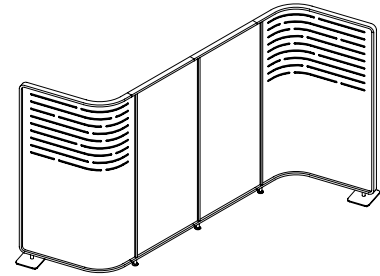

Freestanding Workshop Screen – B is a 72" high privacy screen that serves as a functional and aesthetically pleasing space divider and promotes dynamics of interaction and collaboration on either side of the screen. Its symmetrical shape is designed to provide ample room on either side to create workshop style areas in an open plan environment.

Z N F W B

Freestanding Workshop Screen – B

WHAT'S INCLUDED

Footprint Area	16	36	64
1 Flat Screen assembly	42"	n/a	n/a
2 Curved End Screen assemblies	43 3/4"	43 3/4"	43 3/4"
2 Flat Screen assemblies	n/a	30"	42"

All screen assemblies include an Anchor Plate.

NOTES

Orientation is determined by viewing from the top view, whether forming an "S" or "Z" shape.

There is no left or right to the location of slots since the screen may be rotated to achieve the desired location when specified with one side.

Seating, tables, accessories and storage need to be ordered separately.

PRODUCT OPTIONS

Height	Slots	Footprint Area	Orientation	Screen Finish	Wing Finish	Trim Wood Finish	Vertical Paint Finish	Foot Paint Finish
72	N No	16 16 square feet	S S-Shape	Vertical Laminate	Vertical Laminate	BR Greystone Beech	24 Greystone	24 Greystone
	P Partial, One End	36 36 square feet	Z Z-Shape				25 Crisp Grey	25 Crisp Grey
	B Partial, Both Ends	64 64 square feet					27 Sand	27 Sand
						DC Pecan Beech		

SAMPLE ORDER CODE

ZNFWB 72	P	16	Z	2S	2S	BR	24	24

**DIMENSIONS
INCHES / MM**

H
72 / 1829
72 / 1829
72 / 1829

PRICING

NO SLOTS (N)			
16 Square Feet	36 Square Feet	64 Square Feet	
6873	8231	8339	
PARTIAL ONE END (P)			
16 Square Feet	36 Square Feet	64 Square Feet	
7053	8408	8514	
PARTIAL BOTH ENDS (B)			
16 Square Feet	36 Square Feet	64 Square Feet	
7228	8587	8694