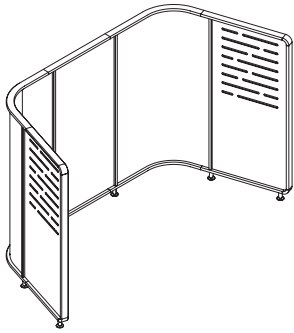

Z N F G C

Freestanding Lounge Screen – C

Freestanding Lounge Screen – C provides just enough privacy to wake feelings of being protected and in control while allowing for peripheral observation. It can function as a backdrop to Zones seating or act as a sheltering surround for casual meeting set-ups.

WHAT'S INCLUDED

Footprint Area	09	36	64
1 Flat Screen assembly	24"	42"	42"
2 Curved End Screen assemblies	31 3/4"	31 3/4"	43 3/4"
2 Flat Screen assemblies	24"	30"	30"

All screen assemblies come with top and bottom solid wood trims (plus end trims for end assemblies) and one vertical metal trim at all joints.

Hardware to join assemblies into complete Screens.

Feet with levelers.

NOTES

Accommodates Zones Settings Chaise Sofa (ZNSL), Zones Settings 108° Corner Sofa (ZNSV) and other casual seating and tables.

Seating and Tables need to be ordered separately. Refer to the Application Guide pages for specific details.