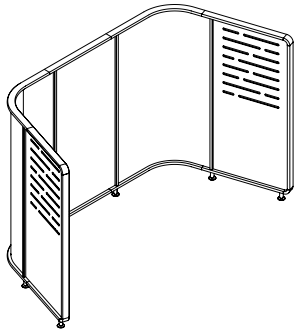

Z N F G C

Freestanding Lounge Screen – C

Freestanding Lounge Screen – C provides just enough privacy to wake feelings of being protected and in control while allowing for peripheral observation. It can function as a backdrop to Zones seating or act as a sheltering surround for casual meeting set-ups.

WHAT'S INCLUDED

Footprint Area	09	36	64
1 Flat Screen assembly	24"	42"	42"
2 Curved End Screen assemblies	31 3/4"	31 3/4"	43 3/4"
2 Flat Screen assemblies	24"	30"	30"

All screen assemblies come with top and bottom solid wood trims (plus end trims for end assemblies) and one vertical metal trim at all joints.

Hardware to join assemblies into complete Screens.

Feet with levelers.

NOTES

Accommodates Zones Settings Chaise Sofa (ZNSL), Zones Settings 108° Corner Sofa (ZNSV) and other casual seating and tables.

Seating and Tables need to be ordered separately. Refer to the Application Guide pages for specific details.