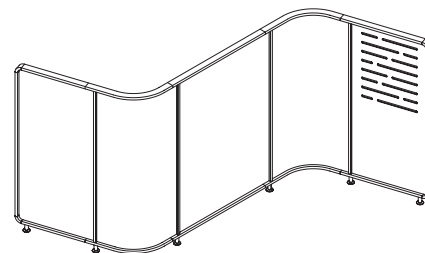

**Z N F G B**

**Freestanding Lounge Screen – B**

Freestanding Lounge Screen – B is a 55" high privacy screen that serves as a functional and aesthetically pleasing space divider and promotes dynamics of interaction and collaboration of either side of the screen. Its symmetrical shape is designed to provide ample room on either side to create separate working areas in an open plan environment.

**WHAT'S INCLUDED**

Footprint Area	09	16	36
1 Flat Screen assembly	24"	36"	36"
2 Curved End Screen assemblies	43 3/4"	25 3/4"	31 3/4"
2 Flat Screen assemblies	n/a	24"	30"

All screen assemblies come with top and bottom solid wood trims (plus end trims for end assemblies) and one vertical metal trim at all joints.

Hardware to join assemblies into complete Screens.

Feet with levelers.

**NOTES**

Accommodates Zones Settings Chaise Sofa (ZNSL), Zones Settings 108° Corner Sofa (ZNSV) and other casual seating and tables.

Seating and Tables need to be ordered separately. Refer to the Application Guide pages for specific details.

Orientation is determined by viewing from the top view, whether forming an "S" or "Z" shape.