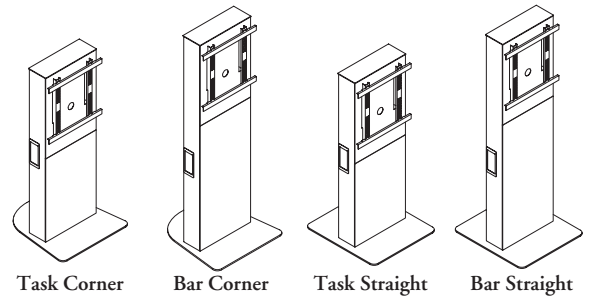

The Freestanding Monitor Tower is a stand alone unit that facilitates the mounting of a monitor for a digital experience within various settings.

**ZNEF**

**Freestanding Monitor Tower**

**WHAT'S INCLUDED**

Tower assembly and monitor mounting brackets and hardware

**NOTES**

Electrics are ordered separately.

Television height cannot exceed the top of the tower.

Maximum television size is 43".

Maximum weight is 45 lbs.