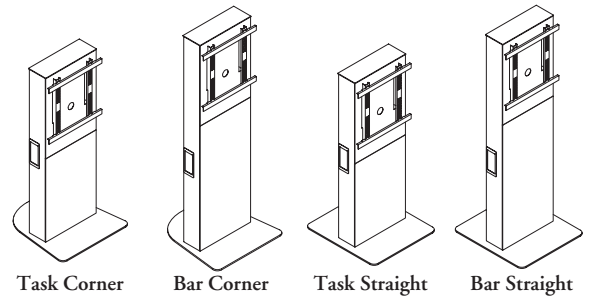

The Freestanding Monitor Tower is a stand alone unit that facilitates the mounting of a monitor for a digital experience within various settings.

ZNEF

Freestanding Monitor Tower

WHAT'S INCLUDED

Tower assembly and monitor mounting brackets and hardware

NOTES

Electrics are ordered separately.

Television height cannot exceed the top of the tower.

Maximum television size is 43".

Maximum weight is 45 lbs.

PRODUCT OPTIONS

Configuration	Finish
T Task Corner	24 Greystone
B Bar Corner	25 Crisp Grey
S Task Straight	
C Bar Straight	