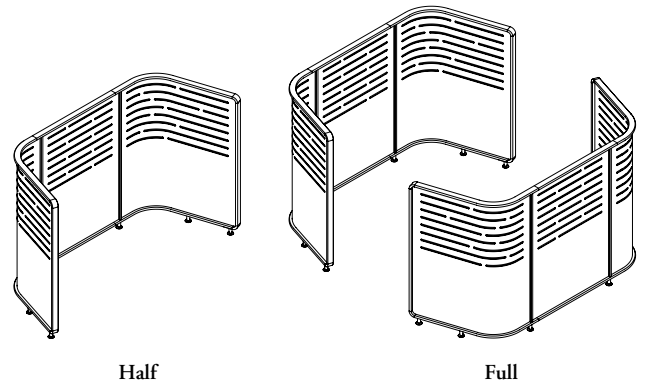

The Open Lounge Zone is a balance of comfort, privacy and accessibility. Not entirely enclosed, but not wide open either, it offers the best of both worlds and becomes an ultimate gathering space for 2-4 participants.

WHAT'S INCLUDED

Half:

- 2 Curved End Screen assemblies (43 3/4")
- 1 Flat Screen assembly (36")

Full:

- 4 Curved End Screen assemblies (43 3/4")
- 2 Flat Screen assemblies (36")

All screen assemblies come with top and bottom solid wood trims (plus end trims for end assemblies) and one vertical metal trim.

Hardware to join assemblies into complete Enclosures.

Feet with levelers.

NOTES

Accommodates a Zones Settings Sofa 2.5-Seater (ZNSE) and a casual table.

Open Lounge Zone always has partial slots applied to all sections.

Seating and Tables are ordered separately. Refer to the Application Guide pages for specific details.

Cannot accommodate Fabric Buffers.

The No Wing Panel (A) enclosure is not freestanding. It must be ordered with the Zones Lounge Zone – Sofa Kit (ZNSK).

Z N C H T
Open Lounge Zone

PRODUCT OPTIONS

Height	Slots	Configuration	Screen Finish	Wing Finish	Trim Wood Finish	Vertical Paint Finish	Foot Paint Finish
55	P Partial	H Half F Full	Vertical Laminate	Vertical Laminate	BR Greystone Beech BS Natural Beech DC Pecan Beech	24 Greystone 25 Crisp Grey 27 Sand	24 Greystone 25 Crisp Grey 27 Sand

SAMPLE ORDER CODE

ZNCHT 55	P	F	2S	2S	BR	24	24

DIMENSIONS
INCHES / MM

H
55 / 1397

PRICING

Half (H)	Full (F)
6357	12714