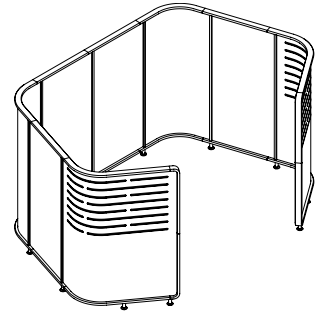

**WHAT'S INCLUDED**

- 4 Flat Screen assemblies (24")
- 2 Curved Screen assemblies (25 3/4")
- 2 Curved End Screen assemblies (43 3/4")

All screen assemblies come with top and bottom solid wood trims (plus end trims for end assemblies) and one vertical metal trim.

Hardware to join assemblies into complete Enclosures.

Feet with levelers.

**NOTES**

Accommodates a Zones Worksurfaces (ZNWW) with cantilevers and optional Power Pill (ZNEP) and Table Lamp (ZNETL) cut out.

To be used with In-The-Zone-Sofa – 2-Seater (ZNSD).

Seating, Worksurfaces, Supports and Fabric Buffers are ordered separately. Refer to the Application Guide pages for specific details.

**PRODUCT OPTIONS**