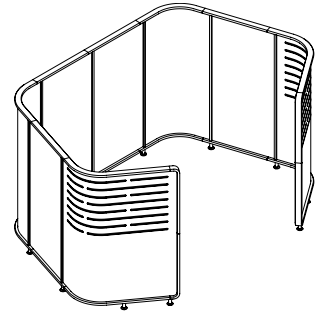

WHAT'S INCLUDED

- 4 Flat Screen assemblies (24")
- 2 Curved Screen assemblies (25 3/4")
- 2 Curved End Screen assemblies (43 3/4")

All screen assemblies come with top and bottom solid wood trims (plus end trims for end assemblies) and one vertical metal trim.

Hardware to join assemblies into complete Enclosures.

Feet with levelers.

NOTES

Accommodates a Zones Worksurfaces (ZNWW) with cantilevers and optional Power Pill (ZNEP) and Table Lamp (ZNETL) cut out.

To be used with In-The-Zone-Sofa – 2-Seater (ZNSD).

Seating, Worksurfaces, Supports and Fabric Buffers are ordered separately. Refer to the Application Guide pages for specific details.

PRODUCT OPTIONS

Height	Slots	Screen Finish	Wing Finish	Trim Wood Finish	Vertical Paint Finish	Foot Paint Finish
55	N No P Partial	Vertical Laminate	Vertical Laminate	BR Greystone Beech BS Natural Beech DC Pecan Beech	24 Greystone 25 Crisp Grey 27 Sand	24 Greystone 25 Crisp Grey 27 Sand