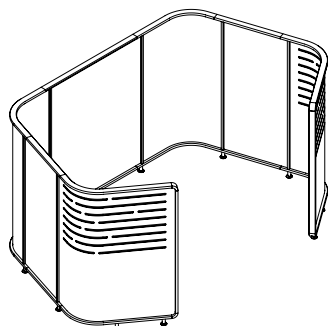

### Coffee Lounge Zone – Four

The Coffee Lounge Zone – Four is a conversation space for up to four people with ample room for a freestanding table to be placed in the middle. It is about conversation rather than table or screen based work.

#### WHAT'S INCLUDED

- 3 Flat Screen assemblies (1 x 42", 2 x 24")
- 2 Corner Curved Screen assemblies (31 3/4")
- 2 Curved End Screen assemblies (43 3/4")

All screen assemblies come with top and bottom solid wood trims (plus end trims for end assemblies) and one vertical metal trim.