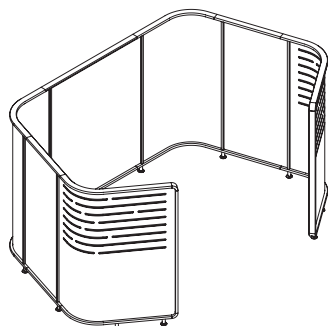

ZNCCF

Coffee Lounge Zone – Four

The Coffee Lounge Zone – Four is a conversation space for up to four people with ample room for a freestanding table to be placed in the middle. It is about conversation rather than table or screen based work.

WHAT'S INCLUDED

- 3 Flat Screen assemblies (1 x 42", 2 x 24")
- 2 Corner Curved Screen assemblies (31 3/4")
- 2 Curved End Screen assemblies (43 3/4")

All screen assemblies come with top and bottom solid wood trims (plus end trims for end assemblies) and one vertical metal trim.

Hardware to join assemblies into complete Enclosures.

Feet with levelers.

NOTES

Accommodates two In-The-Zone-Sofa – 2-Seater (ZNSD) and casual table.

Seating, Table and Fabric Buffers are ordered separately. Refer to the Application Guide pages for specific details.