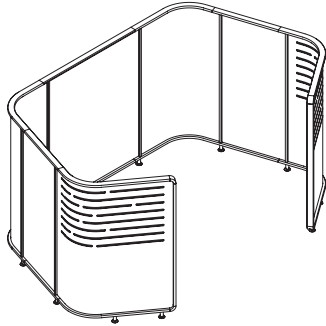

ZNCCF

Coffee Lounge Zone – Four

The Coffee Lounge Zone – Four is a conversation space for up to four people with ample room for a freestanding table to be placed in the middle. It is about conversation rather than table or screen based work.

WHAT'S INCLUDED

- 3 Flat Screen assemblies (1 x 42", 2 x 24")
- 2 Corner Curved Screen assemblies (31 3/4")
- 2 Curved End Screen assemblies (43 3/4")

All screen assemblies come with top and bottom solid wood trims (plus end trims for end assemblies) and one vertical metal trim.

Hardware to join assemblies into complete Enclosures.

Feet with levelers.

NOTES

Accommodates two In-The-Zone-Sofa – 2-Seater (ZNSD) and casual table.

Seating, Table and Fabric Buffers are ordered separately. Refer to the Application Guide pages for specific details.