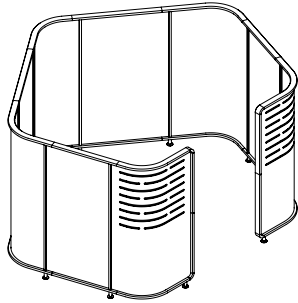

Z N C A N

Digital Lounge Meeting Zone – Four

The Digital Lounge Meeting Zone – Four provides a lounge height, private space for four people to meet. It is ideal for digital meetings and presentations and the table provides power and data access for laptops and connectivity to the screen.

WHAT'S INCLUDED

- 4 Flat Screen assemblies (2 x 24", 2 x 30")
- 3 Curved Screen assemblies (1 x 25 3/4", 2 x 31 3/4")
- 2 Curved End Screen assemblies (31 3/4")

All screen assemblies come with top and bottom solid wood trims (plus end trims for end assemblies) and one vertical metal trim.

Hardware to join assemblies into complete Enclosures.

Feet with levelers.

NOTES

Accommodates two In-The-Zone-Sofa – 2-Seater (ZNSD), a task height Zones Worksurface (ZNWW) with a monopod leg and a Monitor Tower (ZNET).