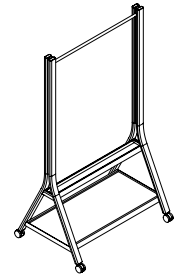

Coatcheck Easel is mobile coat stand with an added shelf for shoes and bags for better convenience and organization.

WHAT'S INCLUDED

4 legs with attachment hardware, pre-assembled with casters, 1 horizontal coat bar, 1 tray, 1 lower shelf with mounting hardware

NOTES

Always on casters.

Z N A R
Coatcheck Easel

PRODUCT OPTIONS

| Height | Width | Leg Wood Finish | Paint Finish |
|--------|-------|--|------------------------------|
| 72 | 36 | BR Greystone Beech BS Natural Beech DC Pecan Beech | Foundation Mica Accent |

SAMPLE ORDER CODE

| | | | |
|---------|----|----|----|
| ZNAR 72 | 36 | BR | 25 |
|---------|----|----|----|

**DIMENSIONS
INCHES / MM**

| H | W |
|-----------|----------|
| 72 / 1829 | 36 / 914 |

PRICING

| Foundation | Mica/Accent |
|------------|-------------|
| 1076 | 1094 |