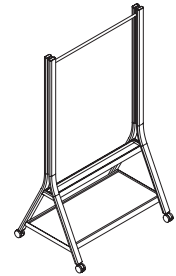

Coatcheck Easel is mobile coat stand with an added shelf for shoes and bags for better convenience and organization.

**WHAT'S INCLUDED**

4 legs with attachment hardware, pre-assembled with casters, 1 horizontal coat bar, 1 tray, 1 lower shelf with mounting hardware

**NOTES**

Always on casters.

**Z N A R  
Coatcheck Easel**

**PRODUCT OPTIONS**

Height	Width	Leg Wood Finish	Paint Finish
72	36	BR Greystone Beech BS Natural Beech	24 Greystone 25 Crisp Grey

**SAMPLE ORDER CODE**

ZNAR 72	36	BR	25
---------	----	----	----

**DIMENSIONS  
INCHES / MM**

H	W
72 / 1829	36 / 914

**PRICING**

929