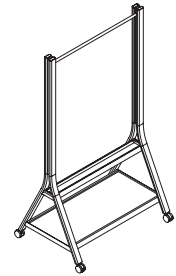

Coatcheck Easel is mobile coat stand with an added shelf for shoes and bags for better convenience and organization.

WHAT'S INCLUDED

4 legs with attachment hardware, pre-assembled with casters, 1 horizontal coat bar, 1 tray, 1 lower shelf with mounting hardware

NOTES

Always on casters.

Z N A R
Coatcheck Easel

PRODUCT OPTIONS

Height	Width	Leg Wood Finish	Paint Finish
72	36	BR Greystone Beech BS Natural Beech	24 Greystone 25 Crisp Grey

SAMPLE ORDER CODE

ZNAR 72	36	BR	25
---------	----	----	----

DIMENSIONS
INCHES / MM

H	W
72 / 1829	36 / 914

PRICING

818
