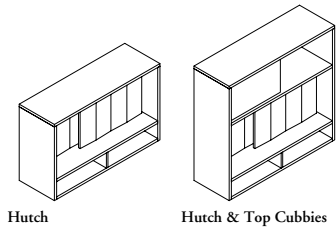

hutch stackers & accessories

HTSMV

Variable Privacy Hutch Stacker

Hutch

Hutch & Top Cubbies

WHAT'S INCLUDED

Case, variable privacy screens with hardware, rod (if necessary), double face tape.

WHAT'S EXCLUDED

Fascia add-ons.

NOTES

Handedness Left (L) or Right (R) must be specified if Configuration Hutch (J) is selected.

Configuration Hutch & Top Cubbies (J) is only available if height 45" is selected.

Configuration Hutch (H) is only available if height 30" is selected.

PRODUCT OPTIONS

Configuration	Height	Width	Handedness	Case & Secondary Finish	Secondary Finish Application	Screen Finish
H Hutch	30, 45	48, 54, 60, 66, 72	N Not Applicable	Source Laminate	A Shelves	H501 Noil
J Hutch & Top Cubbies			L Left R Right	Seamless Flintwood Veneer	B Back C Shelves & Back	H512 Bone Ash H516 Indian Ocean H517 Mustard Seed