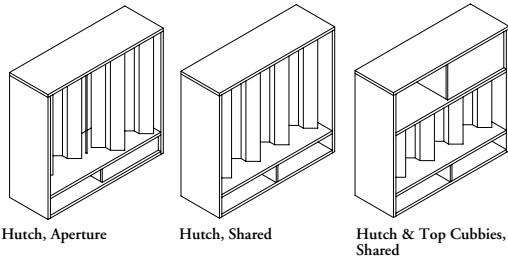

hutch stackers & accessories

HTSHP

Perforated Hutch Stacker

Hutch, Aperture

Hutch, Shared

Hutch & Top Cubbies, Shared

WHAT'S INCLUDED

Case, perforated metal with hardware, support rod (if necessary), double face tape.

WHAT'S EXCLUDED

Fascia add-ons.

NOTES

Configuration Hutch and Top Cubbies (J), is only available in heights 30" and 45".

Style Aperture (Y) is only available in widths 42" - 72" and heights 30" and 45".

PRODUCT OPTIONS