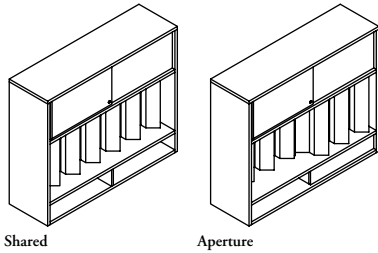

hutch stackers & accessories

HTSHPK

Perforated Back Hutch Stacker with Sliding Door Overhead

WHAT'S INCLUDED

Case, perforated metal with hardware, sliding door with hardware, lock and keys (if specified), support rod (if necessary), double face tape.

WHAT'S EXCLUDED

Fascia add-ons.

PRODUCT OPTIONS

Style	Height	Width	Handedness	Case & Secondary Finish	Door Finish	Perforated Divider Finish	Handle Finish	Key
D Shared	45	42, 48, 54, 60, 66, 72	L Left	Source Laminate	Source Laminate	Foundation	Foundation	N No Key
Y Aperture			R Right	Seamless Flintwood Veneer	Seamless Flintwood Veneer Glass Frosted Glass Backpainted Glass	Mica Accent	Mica	K Key Alike R Key Random