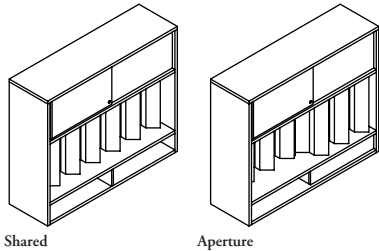

hutch stackers & accessories

HTSHPK

Perforated Back Hutch Stacker with Sliding Door Overhead

WHAT'S INCLUDED

Case, perforated metal with hardware, sliding door with hardware, lock and keys (if specified), support rod (if necessary), double face tape.

WHAT'S EXCLUDED

Fascia add-ons.

PRODUCT OPTIONS

Style	Height	Width	Handedness	Case & Secondary Finish	Door Finish	Perforated Divider Finish	Handle Finish	Key
D Shared	45	42, 48, 54, 60, 66, 72	L Left	Source Laminate	Source Laminate	Foundation	Foundation	N No Key
Y Aperture			R Right	Flintwood Veneer	Flintwood Veneer Glass Frosted Glass Back-Painted Glass	Mica Accent	Mica	K Key Alike R Key Random