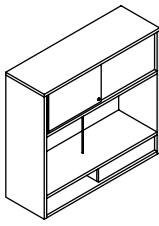

hutch stackers & accessories

HTSHNK

Open Through Hutch Stacker with Sliding Door Overhead

Single

Aperture

WHAT'S INCLUDED

Case, sliding door with hardware, lock and keys (if specified), rod (if necessary), double face tape.

WHAT'S EXCLUDED

Fascia add-ons.

NOTES

Style Shared (D) and Aperture (Y), are only available in widths 42" - 72".

Handedness Left (L) or Right (R) must be specified if style Shared (D) or Aperture (Y) is selected.

PRODUCT OPTIONS

Style	Height	Width	Handedness	Case & Secondary Finish	Door Finish	Handle Finish	Key
S Single	45	30, 36, 42, 48, 54, 60, 66, 72	N Not Applicable	Source Laminate	Source Laminate	Foundation Mica	N No Key
D Shared			L Left	Flintwood	Flintwood		K Key Alike
Y Aperture			R Right	Veneer	Veneer Glass Frosted Glass Back-Painted Glass		R Key Random