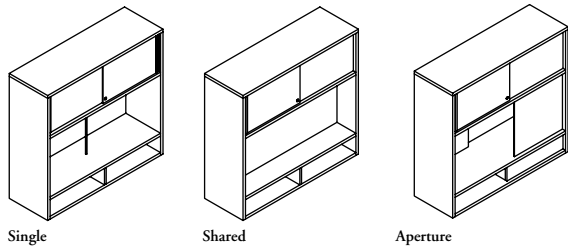

hutch stackers & accessories

HTSHGK

Glass Back Hutch Stacker with Sliding Door Overhead

Single

Shared

Aperture

WHAT'S INCLUDED

Case, glass back with hardware, sliding door with hardware, lock and keys (if specified), rod (if necessary), double face tape.

WHAT'S EXCLUDED

Fascia add-ons.

NOTES

Handedness Left (L) or Right (R) must be specified if Style Shared (D) or Aperture (Y) are selected.

Styles Shared (D) and Aperture (Y) are only available in widths 42" - 72".