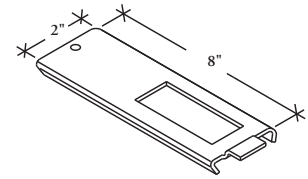

The Voice & Data adapter is used where communication cables enter from the top of the panel and the VDM is hanging upside down.

WHAT'S INCLUDED

1 voice and data adapter, mounting hardware.

V D A
Voice & Data Adapter

329

PRICING

9