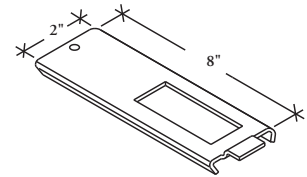

The Voice & Data adapter is used where communication cables enter from the top of the panel and the VDM is hanging upside down.

WHAT'S INCLUDED

1 voice and data adapter, mounting hardware.

V D A
Voice & Data Adapter

329

PRICING

9