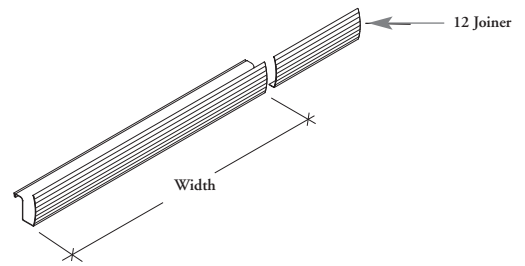

The Panel Tray attaches to the face of the panel to provide casual wire management of data and communication wires.

WHAT'S INCLUDED

1 panel tray, joiner section.

NOTES

Specify same width or shorter than the panel.

Not for use with worksurfaces manufactured prior to July 1997.

This item is Black.

**T Z P
Panel Tray**

PRODUCT OPTIONS

| Width |
|--------------------------------|
| 18, 24, 30, 36, 42, 48, 54, 60 |

SAMPLE ORDER CODE

| |
|---------------|
| TZP 36 |
|---------------|

| DIMENSIONS INCHES / MM |
|---------------------------|
| W |
| 18 / 457 |
| 24 / 610 |
| 30 / 762 |
| 36 / 914 |
| 42 / 1067 |
| 48 / 1219 |
| 54 / 1372 |
| 60 / 1524 |