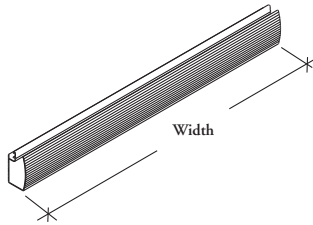

T Z B Bridge Tray

The Bridge Tray provides wire management to one or both sides of the bridge.

WHAT'S INCLUDED

1 bridge tray.

NOTES

Specify same width or shorter than bridge.

This item is Black.

336

PRODUCT OPTIONS

Width

(Select width according to Bridge width, or shorter)

72, 78, 84, 90, 96

SAMPLE ORDER CODE

TZB 72

DIMENSIONS INCHES / MM

W
72 / 1829
78 / 1981
84 / 2134
90 / 2286
96 / 2438