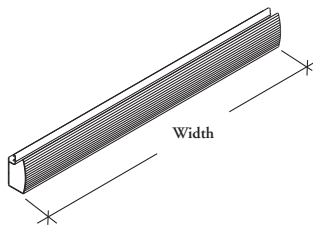

T Z B Bridge Tray

The Bridge Tray provides wire management to one or both sides of the bridge.

WHAT'S INCLUDED

1 bridge tray.

NOTES

Specify same width or shorter than bridge.

This item is Black.

336

PRODUCT OPTIONS

Width

(Select width according to Bridge width, or shorter)

72, 78, 84, 90, 96

SAMPLE ORDER CODE

TZB 72

DIMENSIONS INCHES / MM

W
72 / 1829
78 / 1981
84 / 2134
90 / 2286
96 / 2438