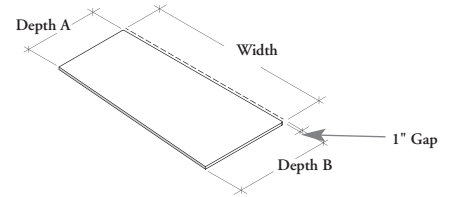

The Tapered Worksurface is a rectangular worksurface with a transition in depth that can be mounted on- or off-module.

T X T A

Tapered Worksurface

WHAT'S INCLUDED

1 worksurface.

NOTES

This worksurface cannot be used in freestanding applications. If freestanding applications are required, please see *Desking* in the *xm Price and Product Guide*.

Panel-mounted worksurfaces may not span more than 60" without additional support.

PRODUCT OPTIONS

Depth A	Width	Depth B	Orientation	Worksurface Finish	Edge Trim Style	Edge Trim Finish
24, 30	36, 40, 42, 48, 54, 60, 66, 72	30, 36	L Left R Right (Shown)	Foundation Laminate Seamless Color Flintwood	2 Bullnose 3 Flintwood Bullnose 8 Flat 9 Flintwood Flat K Seamless Knife G Seamless Flat E Seamless Eased	Edge Trim Colors Flintwood

SAMPLE ORDER CODE

TXTA 30	42	36	R	LS	2	SA

DIMENSIONS INCHES / MM

Da	W	Db
24 / 610	36 / 914	30 / 762
24 / 610	40 / 1016	30 / 762
24 / 610	42 / 1067	30 / 762
24 / 610	48 / 1219	30 / 762
24 / 610	54 / 1372	30 / 762
24 / 610	60 / 1524	30 / 762
24 / 610	66 / 1676	30 / 762
24 / 610	72 / 1829	30 / 762
30 / 762	36 / 914	36 / 914
30 / 762	40 / 1016	36 / 914
30 / 762	42 / 1067	36 / 914
30 / 762	48 / 1219	36 / 914
30 / 762	54 / 1372	36 / 914
30 / 762	60 / 1524	36 / 914
30 / 762	66 / 1676	36 / 914
30 / 762	72 / 1829	36 / 914

PRICING

FOUNDATION LAMINATE			SEAMLESS COLOR	FLINTWOOD	
Flat Trim	Bullnose Trim	Wood Bullnose Trim	Seamless Edge	Wood Flat Trim	Wood Bullnose Trim
409	436	1247	493	1198	1311
511	540	1302	609	1235	1372
540	573	1312	646	1249	1381
553	584	1393	667	1311	1464
675	715	1445	883	1343	1518
694	734	1492	901	1381	1571
805	852	1583	1038	1460	1666
820	869	1672	1054	1531	1758
458	484	1396	594	1355	1470
607	644	1456	678	1402	1535
615	651	1472	694	1421	1546
632	669	1549	708	1477	1631
880	935	1610	1063	1531	1692
898	951	1663	1080	1564	1751
957	1013	1772	1148	1657	1861
971	1033	1866	1165	1743	1965