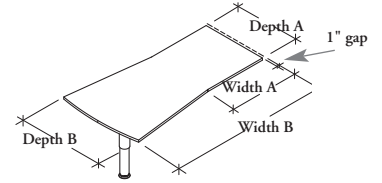

The Flask Worksurface is an aesthetic alternative to the Bullet Top Worksurface (TWBS).

TXFL

WHAT'S INCLUDED

1 worksurface, 1 reinforcing bar, 2 xm Post Legs (as specified), 1 monoleg (as specified), leg mounting hardware.

Flask Worksurface

NOTES

This unit must be connected to other worksurfaces via shared supports.

Xm Post Leg leveller is available in Anodized Aluminum only.

PRODUCT OPTIONS

Support Options	Depth A	Depth B	Width A	Width B	Worksurface Finish	Edge Trim Style	Edge Trim Finish	Leg Finish	Monoleg Levelers Finish
M Monoleg (Shown)	24, 30	34, 40	24, 30	60, 66, 72	Foundation Laminate	2 Bullnose	Edge Trim Colors	Foundation	Foundation
P Two Post Legs					Seamless Color Flintwood	3 Flintwood Bullnose 8 Flat 9 Flintwood Flat	Flintwood	Mica	

SAMPLE ORDER CODE

TXFL P	30	30	34	66	UW	3	ST	Q	

DIMENSIONS – INCHES FOR MM X BY 25.4

Da	Db	Wa	Wb
24	34	24	60
24	34	24	66
24	34	24	72
24	34	30	66
24	34	30	72
30	40	24	60
30	40	24	66
30	40	24	72
30	40	30	66
30	40	30	72
24	34	24	60
24	34	24	66
24	34	24	72
24	34	30	66
24	34	30	72
30	40	24	60
30	40	24	66
30	40	24	72
30	40	30	66
30	40	30	72

PRICING

FOUNDATION LAMINATE			SEAMLESS COLOR	FLINTWOOD	
Flat Trim	Bullnose Trim	Wood Bullnose Trim	Seamless Edge	Wood Flat Trim	Wood Bullnose Trim
WITH MONOLEG (M)					
999	1224	2097	1242	1726	2209
1053	1372	2478	1381	2039	2606
1124	1396	2494	1405	2060	2626
1110	1447	2634	1457	2169	2771
1187	1475	2653	1479	2191	2790
1033	1310	2265	1325	1863	2386
1126	1474	2680	1477	2205	2820
1205	1496	2696	1502	2229	2837
1188	1558	2852	1558	2348	2999
1271	1586	2872	1584	2371	3022
WITH TWO POST LEGS (P)					
1112	1336	2178	1355	1811	2289
1169	1481	2555	1494	2121	2689
1239	1507	2570	1517	2145	2706
1220	1561	2711	1569	2250	2855
1299	1586	2731	1590	2271	2874
1145	1422	2346	1437	1949	2467
1240	1583	2758	1588	2287	2901
1317	1610	2774	1615	2312	2920
1300	1671	2930	1671	2427	3080
1381	1695	2946	1695	2452	3104

If Mica monoleg is specified, add 32
Post legs are 78