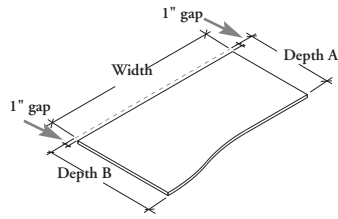

worksurface & countertops

T W S T

Straight Transition Worksurface

The Straight Transition Worksurface is a rectangular worksurface that transitions from one depth to another.

WHAT'S INCLUDED

1 worksurface.

WHAT'S EXCLUDED

If an Open End (TLOE) or a Flush End (TLFE) is not the primary support for the 36" deep end, a Semi-Suspended Post (TLSP) or xm Post Leg (TXPL) must be used as a secondary support in addition to the primary support.

SAMPLE ORDER CODE

TWST 24	42	36	L	FY	3	FY
---------	----	----	---	----	---	----

DIMENSIONS INCHES / MM

Da	W	Db
24 / 610	36 / 914	30 / 762
24 / 610	39 / 991	30 / 762
24 / 610	40 / 1016	30 / 762
24 / 610	42 / 1067	30 / 762
24 / 610	45 / 1143	30 / 762
24 / 610	48 / 1219	30 / 762
24 / 610	51 / 1295	30 / 762
24 / 610	54 / 1372	30 / 762
24 / 610	57 / 1448	30 / 762
24 / 610	60 / 1524	30 / 762
24 / 610	63 / 1600	30 / 762
24 / 610	66 / 1676	30 / 762
24 / 610	69 / 1753	30 / 762
24 / 610	72 / 1829	30 / 762