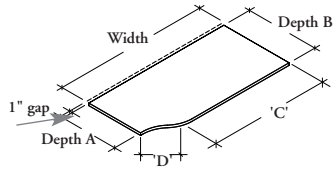

worksurface & countertops

T W E S

EDP Worksurface

The EDP Worksurface is a panel-mounted worksurface. It has an angled or curved end that is designed to be used adjacent to a Corner Worksurface to create a recessed area for a keyboard support or to provide a cockpit area.

WHAT'S INCLUDED

1 worksurface.

NOTES

Panel-mounted worksurfaces may not span more than 60" without additional support.

Depth 'A' should match depth of Standard Corner Worksurface (TWSC).

PRODUCT OPTIONS

Profiles	Depth A	Width	Depth B	Orientation	Worksurface Finish	Edge Trim Style	Edge Trim Finish
1 Straight 2 Curved (Shown)	19, 24	24, 30, 36, 42, 48, 54, 60, 66, 72	24, 30	L Left R Right (Shown)	Foundation Laminate Seamless Color Flintwood	2 Bullnose 3 Flintwood Bullnose 8 Flat 9 Flintwood Flat K Seamless Knife G Seamless Flat E Seamless Eased	Edge Trim Colors Flintwood

SAMPLE ORDER CODE

TWES 1	24	48	30	L	WB	8	MT
---------------	-----------	-----------	-----------	----------	-----------	----------	-----------

DIMENSIONS INCHES / MM

Da	W	Db
19 / 483	24 / 610	24 / 610
19 / 483	30 / 762	24 / 610
19 / 483	36 / 914	24 / 610
19 / 483	42 / 1067	24 / 610
19 / 483	48 / 1219	24 / 610
19 / 483	54 / 1372	24 / 610
19 / 483	60 / 1524	24 / 610
19 / 483	66 / 1676	24 / 610
19 / 483	72 / 1829	24 / 610
19 / 483	24 / 610	30 / 762
19 / 483	30 / 762	30 / 762
19 / 483	36 / 914	30 / 762
19 / 483	42 / 1067	30 / 762
19 / 483	48 / 1219	30 / 762
19 / 483	54 / 1372	30 / 762
19 / 483	60 / 1524	30 / 762
19 / 483	66 / 1676	30 / 762
19 / 483	72 / 1829	30 / 762
24 / 610	24 / 610	30 / 762
24 / 610	30 / 762	30 / 762
24 / 610	36 / 914	30 / 762
24 / 610	42 / 1067	30 / 762
24 / 610	48 / 1219	30 / 762
24 / 610	54 / 1372	30 / 762
24 / 610	60 / 1524	30 / 762
24 / 610	66 / 1676	30 / 762
24 / 610	72 / 1829	30 / 762