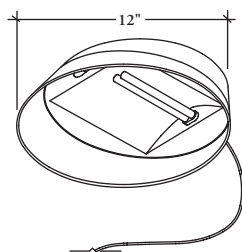

### Universal Light

Standard Plug

Built-In  
Resettable Breaker

The Universal Light is magnetically mounted anywhere along the underside of the Shelf (TSS), Corner Shelf (TSC1), Overhead Cabinet (TSF) and provides task lighting for the worksurface.