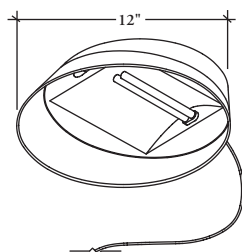

T U

Universal Light

Standard Plug

Built-In
Resettable Breaker

The Universal Light is magnetically mounted anywhere along the underside of the Shelf (TSS), Corner Shelf (TSC1), Overhead Cabinet (TSF) and provides task lighting for the worksurface.

WHAT'S INCLUDED

1 light, 1 13 watt fluorescent tube (PL-S), 2 wire management clips.

NOTES

A built-in resettable breaker option is available for installation in Canada/U.S.A. only. The Universal Light must not extend beyond the face of the product it is being applied to.