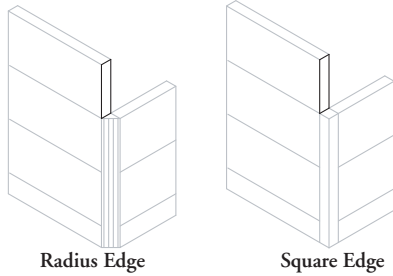

panel connections & trims

TTI

Intermediate Trim

The Intermediate Trim provides a finished covering to the exposed portions of the panel at panel connections.

WHAT'S INCLUDED

1 Intermediate Trim.

NOTES

Cannot combine square and radius edge trims.

End Trims and Intermediate Trims are not interchangeable.

PRODUCT OPTIONS

Edge Style	Height	Trim Finish	Trim Detail Finish (If Fabric corner is selected)
R Radius (Foundation, Mica)	06, 09, 12, 15, 18, 21, 24, 30, 36, 39, 45, 51	Foundation Mica Fabric	Foundation Mica
S Square (Foundation, Mica)			

SAMPLE ORDER CODE

TTI S	06	VA	E
--------------	-----------	-----------	----------

DIMENSIONS INCHES / MM

H
6 / 152
9 / 229
12 / 305
15 / 381
18 / 457
21 / 533
24 / 610
30 / 762
36 / 914
39 / 991
45 / 1143
51 / 1295