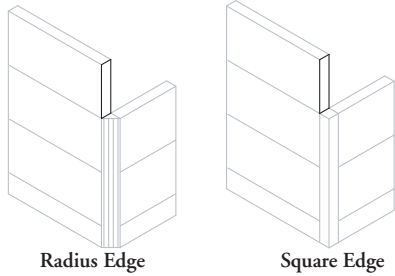

panel connections & trims

TTI

Intermediate Trim

The Intermediate Trim provides a finished covering to the exposed portions of the panel at panel connections.

WHAT'S INCLUDED

1 Intermediate Trim.

NOTES

Cannot combine square and radius edge trims.

End Trims and Intermediate Trims are not interchangeable.

PRODUCT OPTIONS

Edge Style	Height	Trim Finish	Trim Detail Finish (If Fabric corner is selected)
R Radius (Foundation, Mica)	06, 09, 12, 15, 18, 21, 24, 30, 36, 39, 45, 51	Foundation Mica Fabric	Foundation Mica
S Square (Foundation, Mica)			

SAMPLE ORDER CODE

TTI S	06	VA	E
--------------	-----------	-----------	----------

DIMENSIONS INCHES / MM

H
6 / 152
9 / 229
12 / 305
15 / 381
18 / 457
21 / 533
24 / 610
30 / 762
36 / 914
39 / 991
45 / 1143
51 / 1295