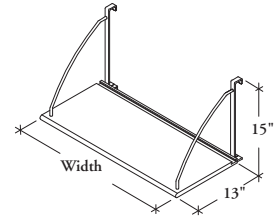

TSS Shelf

The Shelf provides open storage that mounts anywhere along the horizontal panel rail.

WHAT'S INCLUDED

1 shelf, safety lock.

NOTES

Cannot mount to 30" high element.

Cannot mount over glazed, open or access door elements.

The safety lock is Black.

PRODUCT OPTIONS

Width	Finish
18, 24, 30, 36, 42, 48, 54, 60	Foundation Mica

SAMPLE ORDER CODE

TSS 54	R

DIMENSIONS INCHES / MM

W
18 / 457
24 / 610
30 / 762
36 / 914
42 / 1067
48 / 1219
54 / 1372
60 / 1524

PRICING

Foundation	Mica
188	223
196	234
211	246
226	264
244	280
257	294
274	309
290	325