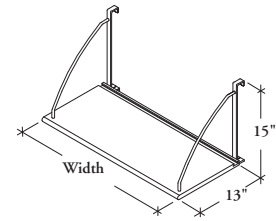

TSS Shelf

The Shelf provides open storage that mounts anywhere along the horizontal panel rail.

WHAT'S INCLUDED

1 shelf, safety lock.

NOTES

Cannot mount to 30" high element.

Cannot mount over glazed, open or access door elements.

The safety lock is Black.

PRODUCT OPTIONS

Width	Finish
18, 24, 30, 36, 42, 48, 54, 60	Foundation Mica

SAMPLE ORDER CODE

TSS 54	R

DIMENSIONS INCHES / MM

W
18 / 457
24 / 610
30 / 762
36 / 914
42 / 1067
48 / 1219
54 / 1372
60 / 1524

PRICING

Foundation	Mica
188	223
196	234
211	246
226	264
244	280
257	294
274	309
290	325