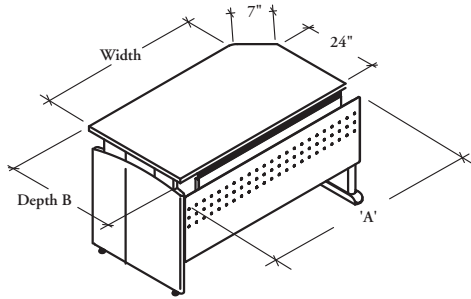

transit freestanding

TREFC

EDP Return (Flush End/C-Leg)

The EDP Return (Flush End/C-Leg) is a semi-supported unit that may be used as a return or at the end of a run of units and can migrate between freestanding and panel applications.

WHAT'S INCLUDED

1 EDP Worksurface (TWES), Flush End (TLFE_3), 1 C-Leg (TLCL_4) 1 FS Modesty Panel (TLMO).

NOTES

The modesty panel and supports can only be specified in one finish. For other finish combinations, the desk can be built up by components.