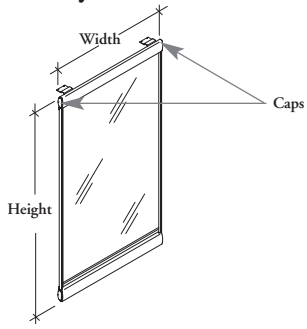

TPSF

Privacy Screen

The Privacy Screen is a translucent panel-mounted, sliding partition that may be mounted to panels.

WHAT'S INCLUDED

1 screen with panel mounting hardware.

NOTES

Handedness can be changed in the field.

Caps are Black when Mica finish is specified.

60

PRODUCT OPTIONS

Height	Width	Screen Slide Direction	Frame Finish
51, 66, 81	36, 42	L Left R Right	Foundation Mica

SAMPLE ORDER CODE

TPSF 66	36	L	J
---------	----	---	---

DIMENSIONS INCHES / MM

H	W
51 / 1295	36 / 914
51 / 1295	42 / 1067
66 / 1676	36 / 914
66 / 1676	42 / 1067
81 / 2057	36 / 914
81 / 2057	42 / 1067

PRICING

Foundation	Mica
1214	1260
1282	1356
1348	1398
1382	1424
1421	1477
1535	1610