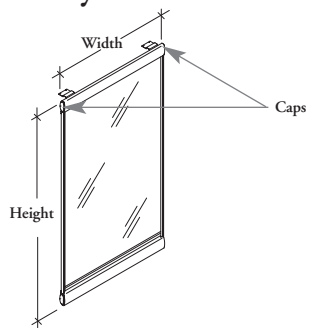

TPSF

Privacy Screen

60

The Privacy Screen is a translucent panel-mounted, sliding partition that may be mounted to panels.

WHAT'S INCLUDED

1 screen with panel mounting hardware.

NOTES

Handedness can be changed in the field.

Caps are Black when Mica finish is specified.

PRODUCT OPTIONS

Height	Width	Screen Slide Direction	Frame Finish
51, 66, 81	36, 42	L Left R Right	Foundation Mica

SAMPLE ORDER CODE

TPSF 66	36	L	J
---------	----	---	---

DIMENSIONS INCHES / MM

H	W
51 / 1295	36 / 914
51 / 1295	42 / 1067
66 / 1676	36 / 914
66 / 1676	42 / 1067
81 / 2057	36 / 914
81 / 2057	42 / 1067

PRICING

Foundation	Mica
1214	1260
1282	1356
1348	1398
1382	1424
1421	1477
1535	1610