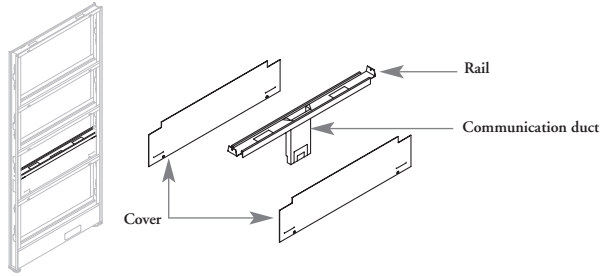

TPR Panel Raceway

The Panel Raceway is an electrical conduit that may be added to panels previously specified without a raceway.

WHAT'S INCLUDED

1 Panel Raceway, horizontal access rail with communications duct, electrical raceway covers, fasteners.

NOTES

18" - 36" wide panels = (2) outlet knockouts.

42" - 60" wide panels = (4) outlet knockouts.

50

PRODUCT OPTIONS

| Width | Finish |
|--------------------------------|------------|
| 18, 24, 30, 36, 42, 48, 54, 60 | Foundation |

SAMPLE ORDER CODE

| | |
|--------|---|
| TPR 36 | P |
|--------|---|

DIMENSIONS INCHES / MM

| W |
|-----------|
| 18 / 457 |
| 24 / 610 |
| 30 / 762 |
| 36 / 914 |
| 42 / 1067 |
| 48 / 1219 |
| 54 / 1372 |
| 60 / 1524 |