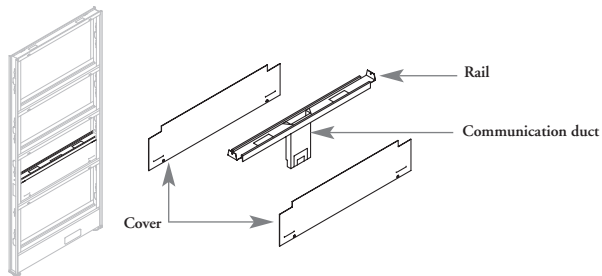

TPR Panel Raceway

The Panel Raceway is an electrical conduit that may be added to panels previously specified without a raceway.

WHAT'S INCLUDED

1 Panel Raceway, horizontal access rail with communications duct, electrical raceway covers, fasteners.

NOTES

18" - 36" wide panels = (2) outlet knockouts.

42" - 60" wide panels = (4) outlet knockouts.

50

PRODUCT OPTIONS

| Width | Finish |
|--------------------------------|------------|
| 18, 24, 30, 36, 42, 48, 54, 60 | Foundation |

SAMPLE ORDER CODE

| | |
|--------|---|
| TPR 36 | P |
|--------|---|

DIMENSIONS INCHES / MM

| W |
|-----------|
| 18 / 457 |
| 24 / 610 |
| 30 / 762 |
| 36 / 914 |
| 42 / 1067 |
| 48 / 1219 |
| 54 / 1372 |
| 60 / 1524 |