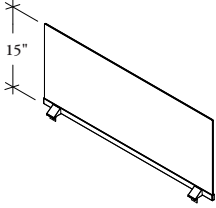

TPA
Add-On Screen – Translucent

Add-On Screen – Translucent provides a casual alternative solution to increase panel height and visual privacy.

WHAT'S INCLUDED

1 screen, attachment hardware and alignment clip.

NOTES

The screen material is translucent frosted acrylic.

PRODUCT OPTIONS

Mounting Kit Style	Height	Width	Mounting Hardware Finish
1 Metal Trim Mounting Brackets	15	24, 30, 36, 42, 48, 54, 60	Foundation
2 Wood Trim Mounting Brackets			Mica
3 Divisional Screen Mounting Brackets			

SAMPLE ORDER CODE

TPA 1	15	30	K
--------------	-----------	-----------	----------

DIMENSIONS
INCHES / MM

H	W
15 / 381	18 / 457
15 / 381	24 / 610
15 / 381	30 / 762
15 / 381	36 / 914
15 / 381	42 / 1067
15 / 381	48 / 1219
15 / 381	54 / 1372
15 / 381	60 / 1524