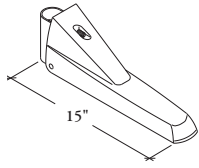

TLPS

Panel Support Foot

The Panel Support Foot provides additional panel run support when attached to an Off-Module Cantilever.

WHAT'S INCLUDED

1 foot, mounting bracket, fasteners.

WHAT'S EXCLUDED

Off-Module Cantilever (TLOF) is not included.

NOTES

The Panel Support Foot can also be ordered as part of the Off-Module Cantilever (TLOF) assembly.

PRODUCT OPTIONS

Finish

Foundation

Mica

SAMPLE ORDER CODE

TLPS 8