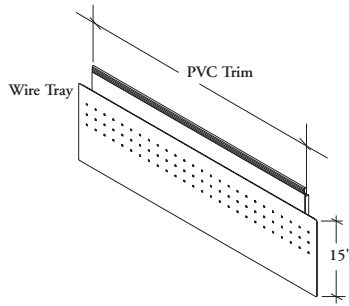

T L M O FS Modesty Panel

The FS Modesty Panel is used with c-leg or flush end supports and provides structural support and visual privacy to Transit Freestanding units.

WHAT'S INCLUDED

1 FS Modesty Panel, integral wire tray.

NOTES

The FS Modesty Panel width matches the width of the corresponding worksurface.

The Regular Type Modesty (TLM01) is used with all straight applications.

The Corner Type Modesty (TLM02) is used with a corner c-leg support (TLCL_5) and is 1" less in width than the regular FS Modesty Panel.

PRODUCT OPTIONS

Type	Width	Finish
1 Regular	24, 30, 36, 42, 48, 54, 60, 66, 72	Foundation
2 Corner		Mica

SAMPLE ORDER CODE

TLMO 2	60	J
--------	----	---

DIMENSIONS INCHES / MM

W
24 / 610
30 / 762
36 / 914
42 / 1067
48 / 1219
54 / 1372
60 / 1524
66 / 1676
72 / 1829