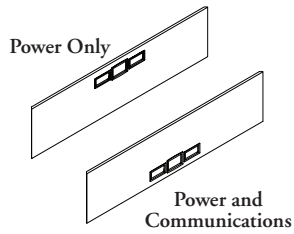

TFEC

Wood Power/Communications Element

Wood Power/Communications Elements provide access to Raceway Boxes (ERB) for face-mounted power/communication plug-ins. Elements are available for power or power and communication access.

WHAT'S INCLUDED

1 element with electrical or electrical VDM cut-outs with bezels.

PRODUCT OPTIONS

Application	Height	Width	Configuration	Element Finish
A Level 2 B Level 1 or 3	15	36, 42, 48, 54, 60	2 Power and Communications	Flintwood