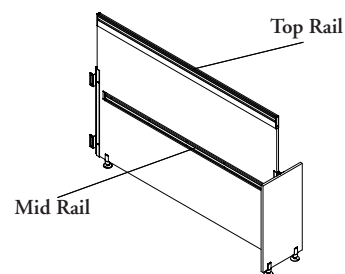

The Divisional Screen attaches to any Transit Panel on-module or off-module. Provides visual space division and accommodates a variety of accessories.

**WHAT'S INCLUDED**

1 Divisional Screen, one end gable, top rail, one or two mid rails (as per style), levelers and mounting brackets (as specified).

**NOTES**

The single-sided and double-sided option refers to the mid rail location (on one or both sides).

**T D S**  
**Divisional Screen**

**PRODUCT OPTIONS**

Mid Rail Style	Mounting Kit	Height	Width	Screen Finish	Top Rail & Mid Rail Finish
<b>S</b> Single-Sided	1 Two-Way 180° Connection Mounting Brackets 2 Off-Module Connection Mounting Brackets	36, 51	60, 66, 72, 84, 96	Source Laminate Gr. 1 Flintwood	Foundation Mica
<b>D</b> Double-Sided					

**SAMPLE ORDER CODE**

<b>TDS S</b>	<b>1</b>	<b>51</b>	<b>96</b>	<b>VB</b>	<b>Q</b>
--------------	----------	-----------	-----------	-----------	----------

**DIMENSIONS**  
**INCHES / MM**

H	W
36 / 914	60 / 1524
36 / 914	66 / 1676
36 / 914	72 / 1829
36 / 914	84 / 2134
36 / 914	96 / 2438
51 / 1295	60 / 1524
51 / 1295	66 / 1676
51 / 1295	72 / 1829
51 / 1295	84 / 2134
51 / 1295	96 / 2438