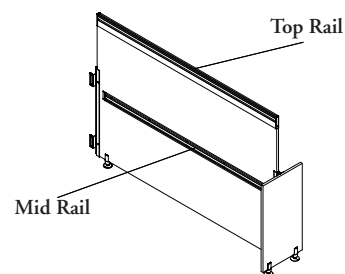

The Divisional Screen attaches to any Transit Panel on-module or off-module. Provides visual space division and accommodates a variety of accessories.

WHAT'S INCLUDED

1 Divisional Screen, one end gable, top rail, one or two mid rails (as per style), levelers and mounting brackets (as specified).

NOTES

The single-sided and double-sided option refers to the mid rail location (on one or both sides).

T D S
Divisional Screen

PRODUCT OPTIONS

Mid Rail Style	Mounting Kit	Height	Width	Screen Finish	Top Rail & Mid Rail Finish
S Single-Sided	1 Two-Way 180° Connection Mounting Brackets 2 Off-Module Connection Mounting Brackets	36, 51	60, 66, 72, 84, 96	Source Laminate Gr. 1 Flintwood	Foundation Mica
D Double-Sided					

SAMPLE ORDER CODE

TDS S	1	51	96	VB	Q
--------------	----------	-----------	-----------	-----------	----------

DIMENSIONS
INCHES / MM

H	W
36 / 914	60 / 1524
36 / 914	66 / 1676
36 / 914	72 / 1829
36 / 914	84 / 2134
36 / 914	96 / 2438
51 / 1295	60 / 1524
51 / 1295	66 / 1676
51 / 1295	72 / 1829
51 / 1295	84 / 2134
51 / 1295	96 / 2438