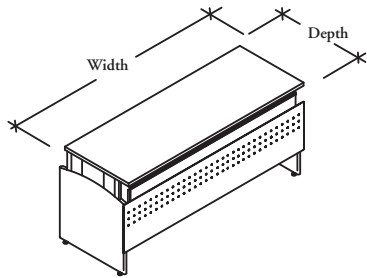

TDRFF

Freestanding Rectangular Desk (Flush Ends)

The Freestanding Rectangular Desk (Flush Ends) can stand alone or be used in combination with other freestanding units and can migrate between freestanding and panel applications.

WHAT'S INCLUDED

1 Rectangular Worksurface (TWRR), 2 Flush Ends (TLFE_3), 1 FS Modesty Panel (TLMO).

NOTES

The modesty panel and supports can only be specified in one finish. For other finish combinations, the desk can be built up by components.