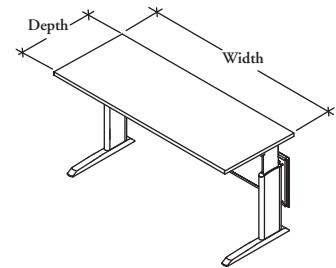

The Freestanding Rectangular Desk (C-Legs) can stand alone or be used in combination with other freestanding units and can migrate between freestanding and panel applications.

WHAT'S INCLUDED

1 Rectangular Worksurface (TWRR), 2 C-Legs (TLCL_3), 1 FS Modesty Panel (TLMO).

NOTES

The modesty panel and supports can only be specified in one finish. For other finish combinations, the desk can be built up by components.

TDRCC Freestanding Rectangular Desk (C-Legs)

PRODUCT OPTIONS

SAMPLE ORDER CODE

TDRCC 30	72	RG	2	GR	G
-----------------	-----------	-----------	----------	-----------	----------

DIMENSIONS INCHES / MM

D	W
24 / 610	30 / 762
24 / 610	36 / 914
24 / 610	42 / 1067
24 / 610	48 / 1219
24 / 610	54 / 1372
24 / 610	60 / 1524
24 / 610	66 / 1676
24 / 610	72 / 1829
30 / 762	30 / 762
30 / 762	36 / 914
30 / 762	42 / 1067
30 / 762	48 / 1219
30 / 762	54 / 1372
30 / 762	60 / 1524
30 / 762	66 / 1676
30 / 762	72 / 1829