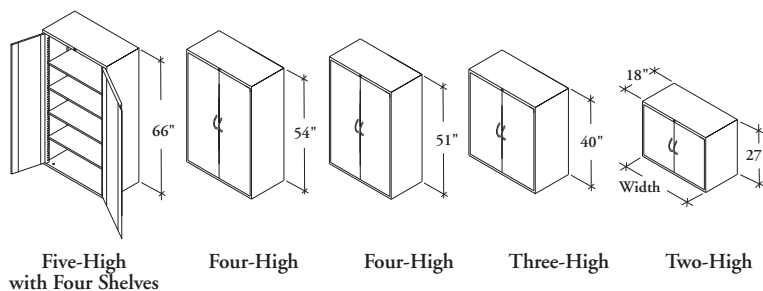

freestanding storage & accessories

Storage Cabinets are available in a variety of heights with or without adjustable shelves to provide enclosed storage.

L R S Storage Cabinet

WHAT'S INCLUDED

1 case, 2 doors, shelves (if specified), lock and keys, levelers.

PRODUCT OPTIONS

Configuration	Width	Case & Front Finish	Handle Finish	Key Style
20 Two-High (27"): doors, no shelf	30, 36, 42	Foundation Mica	Foundation	K Keyed Alike R Keyed Randomly
21 Two-High (27"): doors, 1 shelf				
30 Three-High (40"): doors, no shelf				
31 Three-High (40"): doors, 2 shelves				
40 Four-High (51"): doors, no shelf				
41 Four-High (51"): doors, 3 shelves				
44 Four-High (54"): doors, no shelf				
45 Four-High (54"): doors, 4 shelves				
50 Five-High (66"): doors, no shelf				
51 Five-High (66"): doors, 4 shelves				

SAMPLE ORDER CODE

LRS 51	36	Y	N	K
---------------	-----------	----------	----------	----------

DIMENSIONS INCHES / MM

W
30 / 762
36 / 914
42 / 1067
30 / 762
36 / 914
42 / 1067
30 / 762
36 / 914
42 / 1067
30 / 762
36 / 914
42 / 1067

DIMENSIONS INCHES / MM

W
30 / 762
36 / 914
42 / 1067
30 / 762
36 / 914
42 / 1067
30 / 762
36 / 914
42 / 1067
30 / 762
36 / 914
42 / 1067
30 / 762
36 / 914
42 / 1067

PRICING

FOUNDATION CASE	MICA CASE
Metal Front	Metal Front
FOUR-HIGH NO SHELVES (51") (40)	
897	1073
1012	1189
1132	1309
FOUR-HIGH WITH SHELVES (51") (41)	
1044	1224
1165	1340
1284	1458
FOUR-HIGH NO SHELVES (54") (44)	
897	1073
1012	1189
1132	1309
FOUR-HIGH WITH SHELVES (54") (45)	
1044	1224
1165	1340
1284	1458
FIVE-HIGH NO SHELVES (50)	
1020	1224
1155	1359
1309	1510
FIVE-HIGH WITH SHELVES (51)	
1224	1424
1359	1562
1510	1712