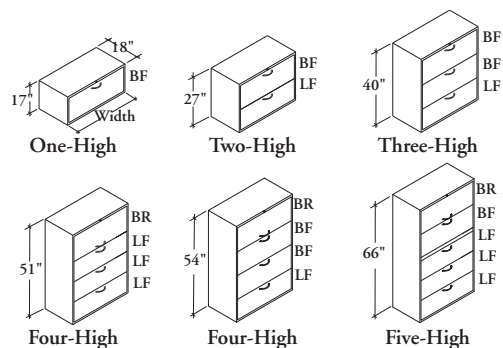

freestanding storage & accessories

Lateral Files are available in a variety of heights to provide high density filing and organized storage.

WHAT'S INCLUDED

1 case, drawers (as specified), file bars, lock and keys.

NOTES

Drawer front finish matches case finish. Handle finish must be specified separately.

Counterweights are required for freestanding lateral files.

L R L

Lateral File

PRODUCT OPTIONS

| Configuration | Width | Case & Front Finish | Drawer Front Style | Handle Finish | Key Style | Counterweight |
|---------------------|------------|---------------------|--------------------|---------------|-----------------------------------|-----------------------|
| 10 One-High (17") | 30, 36, 42 | Foundation Mica | D1 Metal Front | Foundation | K Keyed Alike R Keyed Randomly | W2 Counterweight only |
| 20 Two-High (27") | | | | | | |
| 30 Three-High (40") | | | | | | |
| 40 Four-High (51") | | | | | | |
| 44 Four-High (54") | | | | | | |
| 50 Five-High (66") | | | | | | |

SAMPLE ORDER CODE

| | | | | | | |
|---------------|-----------|----------|-----------|----------|----------|-----------|
| LRL 40 | 30 | 8 | D1 | E | K | W2 |
|---------------|-----------|----------|-----------|----------|----------|-----------|

DIMENSIONS INCHES / MM

| W |
|-----------|
| 30 / 762 |
| 36 / 914 |
| 42 / 1067 |
| 30 / 762 |
| 36 / 914 |
| 42 / 1067 |
| 30 / 762 |
| 36 / 914 |
| 42 / 1067 |
| 30 / 762 |
| 36 / 914 |
| 42 / 1067 |
| 30 / 762 |
| 36 / 914 |
| 42 / 1067 |