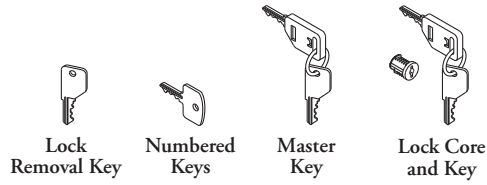

## K Lock & Keys

### WHAT'S INCLUDED

Style K: 2 Keys (1 package) with number as specified, on a ring. (1 of the keys has a jacket.)

Style M: 1 Master Key.

Style R: 1 Lock Removal Key.

Style C: 1 Lock Core and Keys.

### NOTES

The Numbered Keys are additional keys or replacement keys for lost or misplaced keys.

The Master Key unlocks any storage unit.

The Lock Removal Key removes lock cores from storage units.

Lock Cores and Keys are replacements for those currently installed.