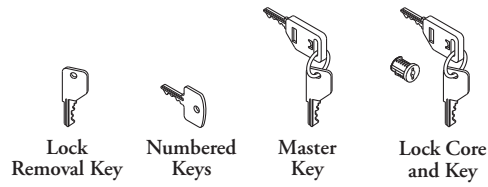

K Lock & Keys

WHAT'S INCLUDED

Style K: 2 Keys (1 package) with number as specified, on a ring. (1 of the keys has a jacket.)

Style M: 1 Master Key.

Style R: 1 Lock Removal Key.

Style C: 1 Lock Core and Keys.

NOTES

The Numbered Keys are additional keys or replacement keys for lost or misplaced keys.

The Master Key unlocks any storage unit.

The Lock Removal Key removes lock cores from storage units.

Lock Cores and Keys are replacements for those currently installed.