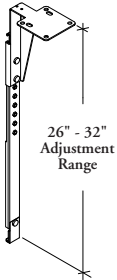

196

PRODUCT OPTIONS

Finish

Foundation

Mica

SAMPLE ORDER CODE

HWBA

HWB FIXED-HEIGHT THIN PANEL MOUNT BRACKET (LYFT)

Foundation	Mica
62 / Pair	66 / Pair

HWBA ADJUSTABLE-HEIGHT THIN PANEL MOUNT BRACKET (LYFT)

Foundation	Mica
168	174