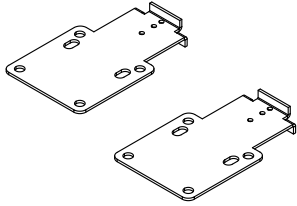

### Fixed-Height Thin Panel Mount Bracket (Lyft)

Fixed Height Thin Panel Mount Brackets mount to the mid rail of Lyft Standard and Segmented Thin Panels, providing worksurface support.

**WHAT'S INCLUDED**  
2 Brackets.

### Adjustable-Height Thin Panel Mount Bracket (Lyft)

The Adjustable Height Thin Panel Mount Bracket mounts to Lyft Standard and Segmented Thin Panels, providing worksurface support with a height-adjustment range of 26" to 32".