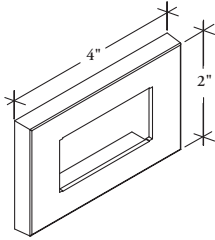

E V D F

Voice & Data Faceplate Adapter

The Voice & Data Faceplate Adapter allows the installation of face mounted modular furniture voice and data faceplates in decora faceplate sized cut-outs.

WHAT'S INCLUDED

1 modular furniture faceplate adapter.

NOTES

For use with Transit raceway boxes and power/communication elements.

This product is available only in Black.

330

PRICING

6
