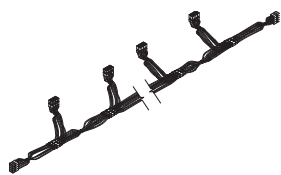

## ET Quadrex Receptacle Harness

The Quadrex Receptacle Harness routes power to outlets in 42", 48", 54" and 60" wide panel raceways and also carries power through the raceway to adjacent panels. Outlets are accessed through access elements.

### WHAT'S INCLUDED

1 receptacle harness, grounding clips.

### NOTES

For use in panels 42" wide or wider.

314