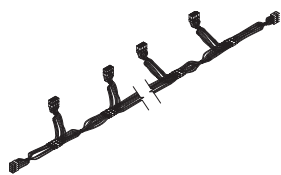

ET Quadrex Receptacle Harness

The Quadrex Receptacle Harness routes power to outlets in 42", 48", 54" and 60" wide panel raceways and also carries power through the raceway to adjacent panels. Outlets are accessed through access elements.

WHAT'S INCLUDED

1 receptacle harness, grounding clips.

NOTES

For use in panels 42" wide or wider.

314

PRODUCT OPTIONS

Wire System	Length	Country of Installation
4B 4-Wire 5D 5-Wire 7G 7-Wire Isolated Ground 8T 8-Wire Isolated Ground 8N 8-Wire Separate Neutral 8K 8-Wire Dual Isolated	66	A Canada/U.S.A.